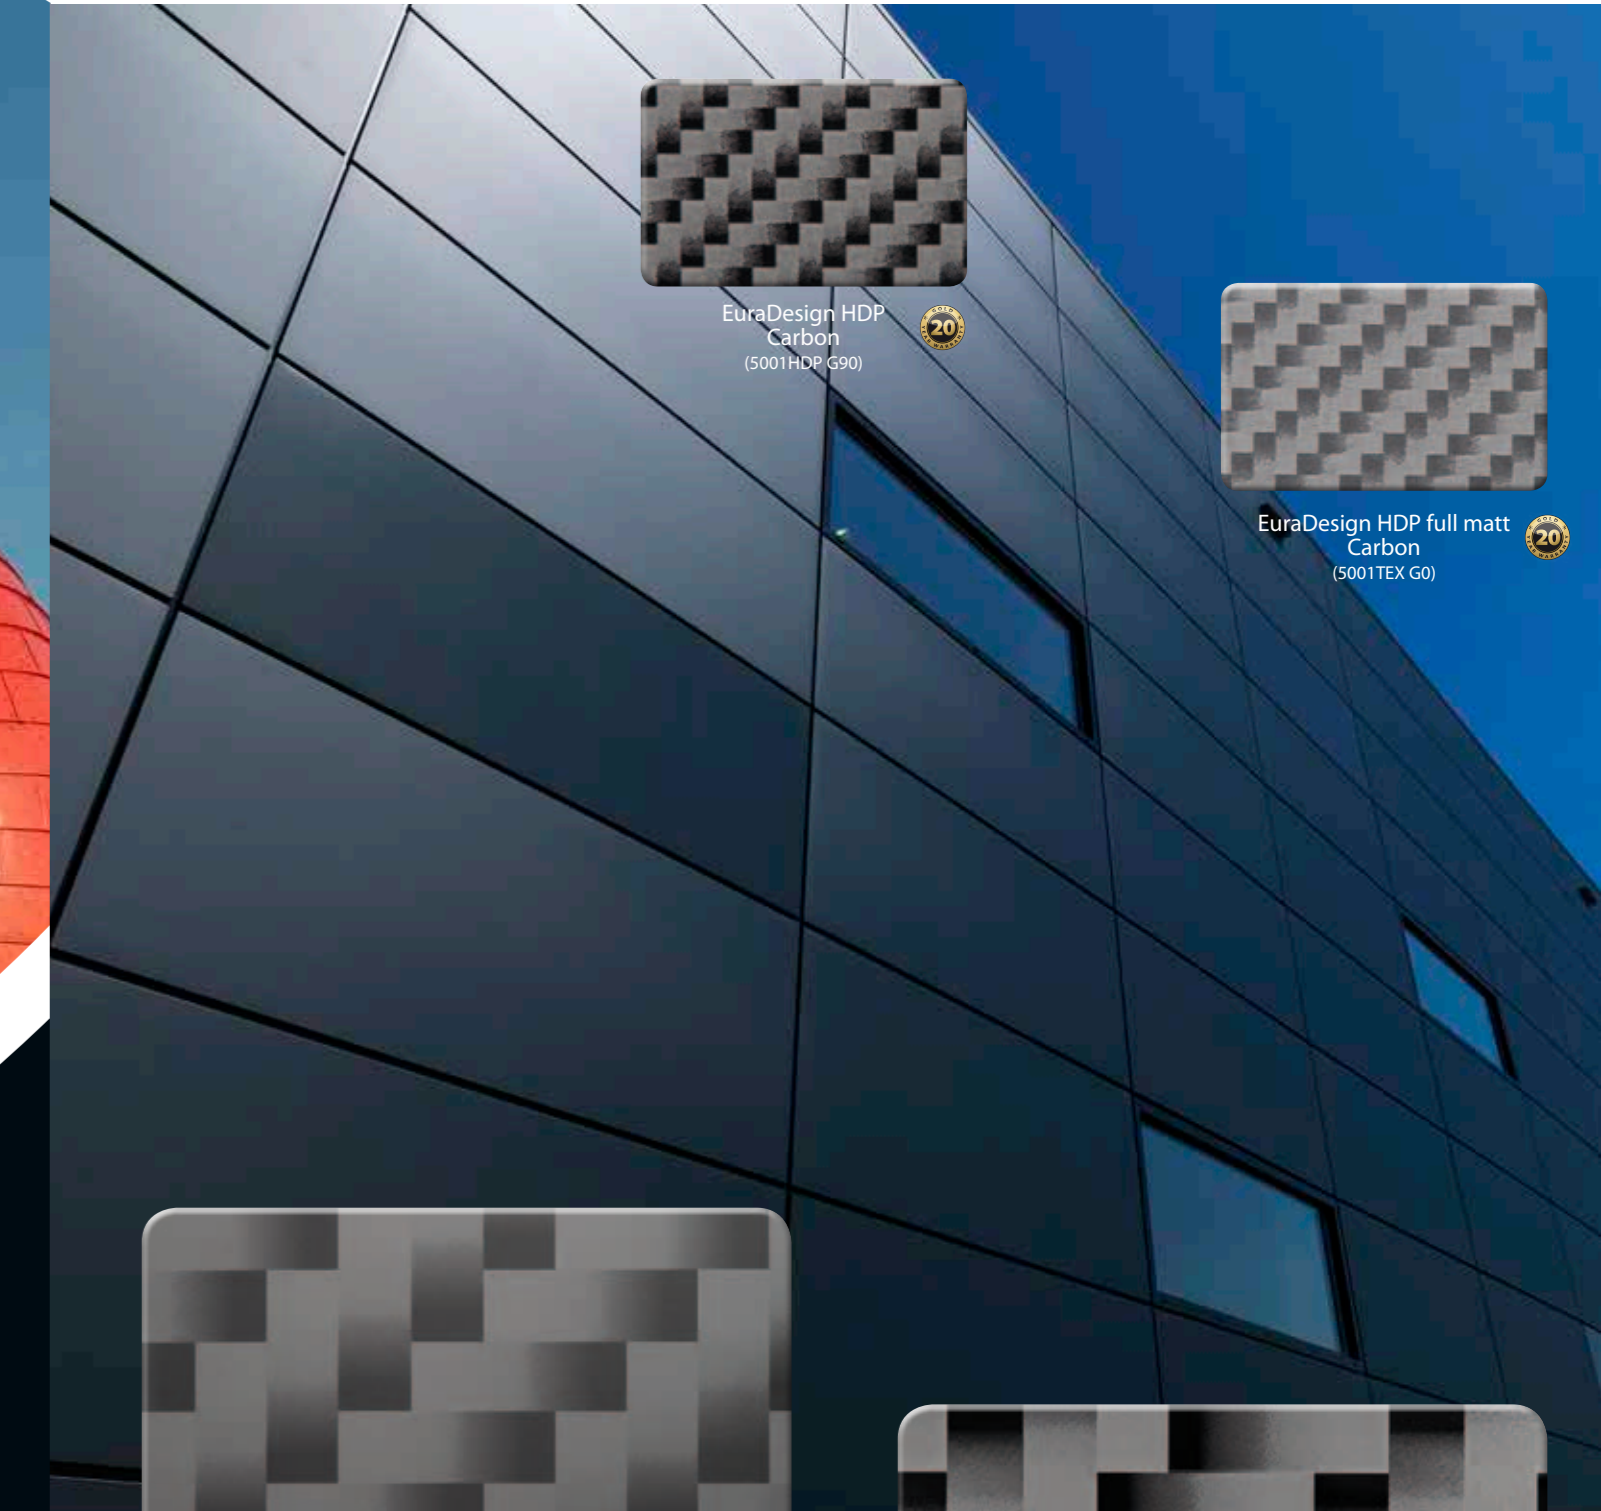

EuraDesign HDP Carbon (5001HDP G90)

EuraDesign HDP full matt Carbon (5001TEX G0)

EuraDesign HDP full matt Carbon Zoom (5000TEX G0)

EuraDesign HDP Carbon Zoom (5000HDP G90)

Design creativity

Natural materials offer ultimate designs. However, these natural materials are often less practical for use. Stone is heavy, wood needs intensive maintenance and real copper is expensive. To preserve our precious nature, EuraDesign offers the best possible equivalent.